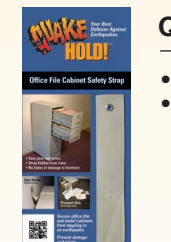

QuakeHOLD! Office File Cabinet Strap

- Ideal for workplaces
- Heavy-duty nylon strap secures one standard four drawer vertical file cabinet

Item# 4740 $9.99