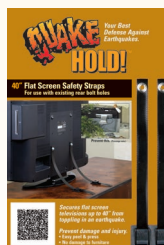

QuakeHOLD! 40" Flat Screen Strap

- Secures a large flat screen TV up to 40" & 100lbs
- Uses existing rear bolt holes on TV
- Works with LED, LCD, and Plasma flat screen TV's
- Press-On buckles, no drilling required

Item# 4515 $19.99