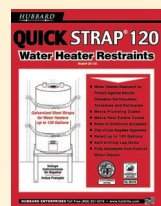

- Keeps cabinet doors closed tightly
- Push cabinet door inward to release latch
- Features small jaw push catch mechanism

Water Heater Strap

Item#	Size	Cost
QS50	80 Gallon	\$19.99
QS120	120 Gallon	\$24.99