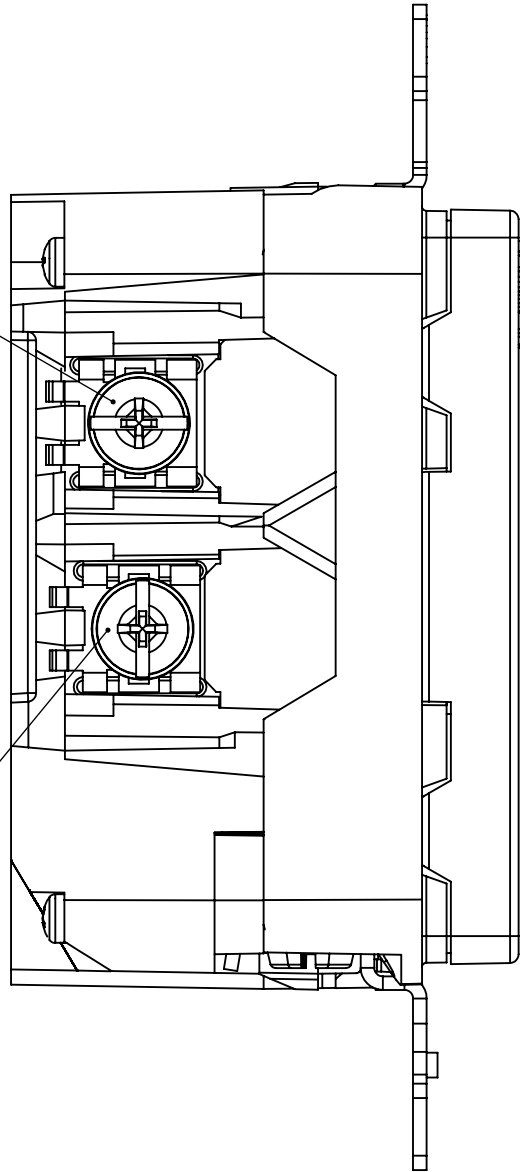

Line Phase Terminal

Line Neutral Terminal

Green Ground Screw

.32in [8.1mm]