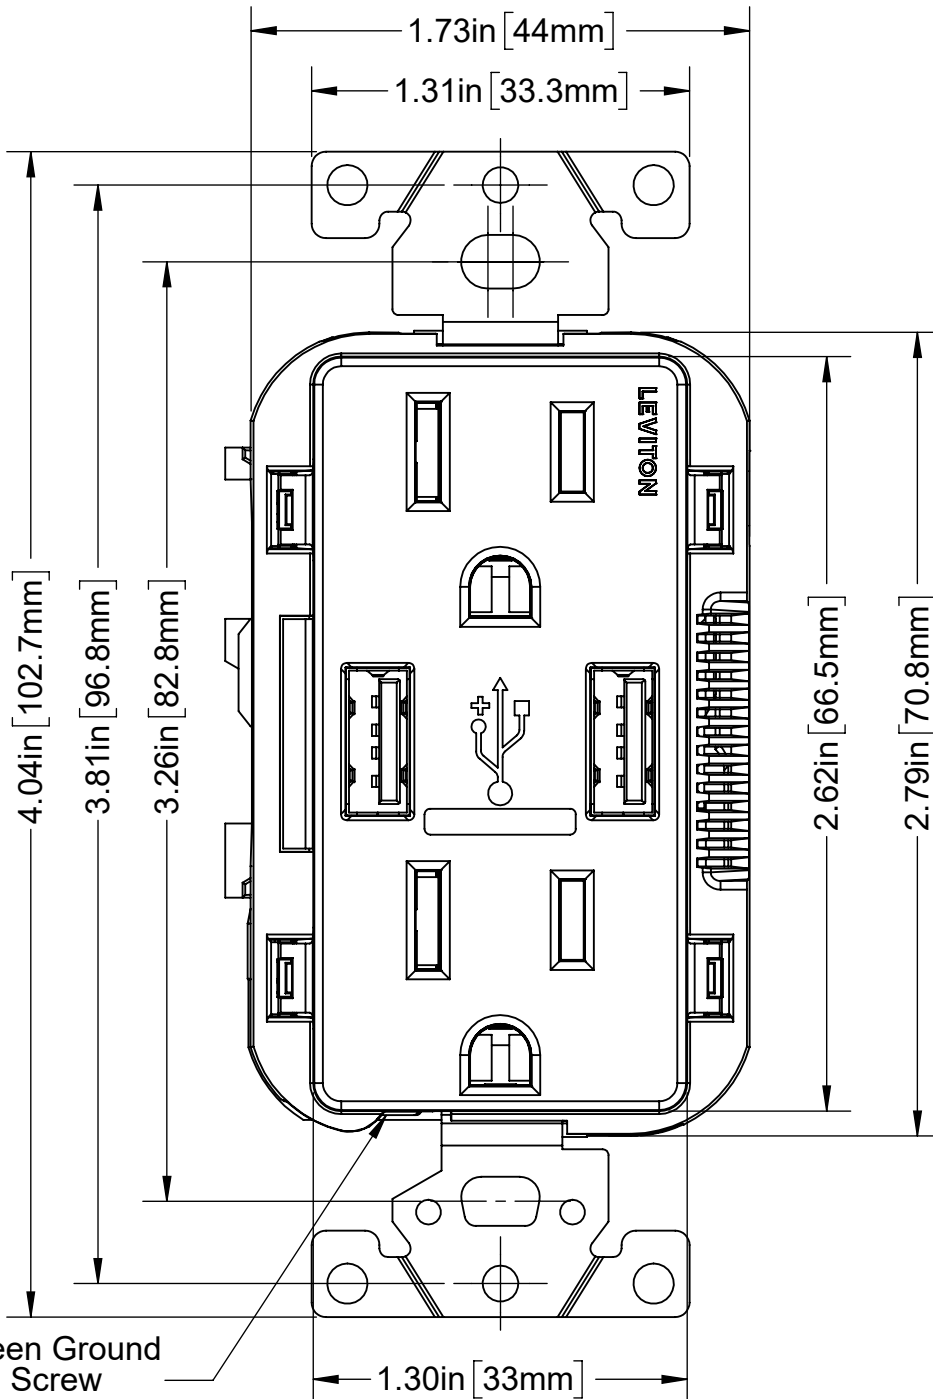

Line Phase Terminal

Line Neutral Terminal

Green Ground Screw

.32in [8.1mm]