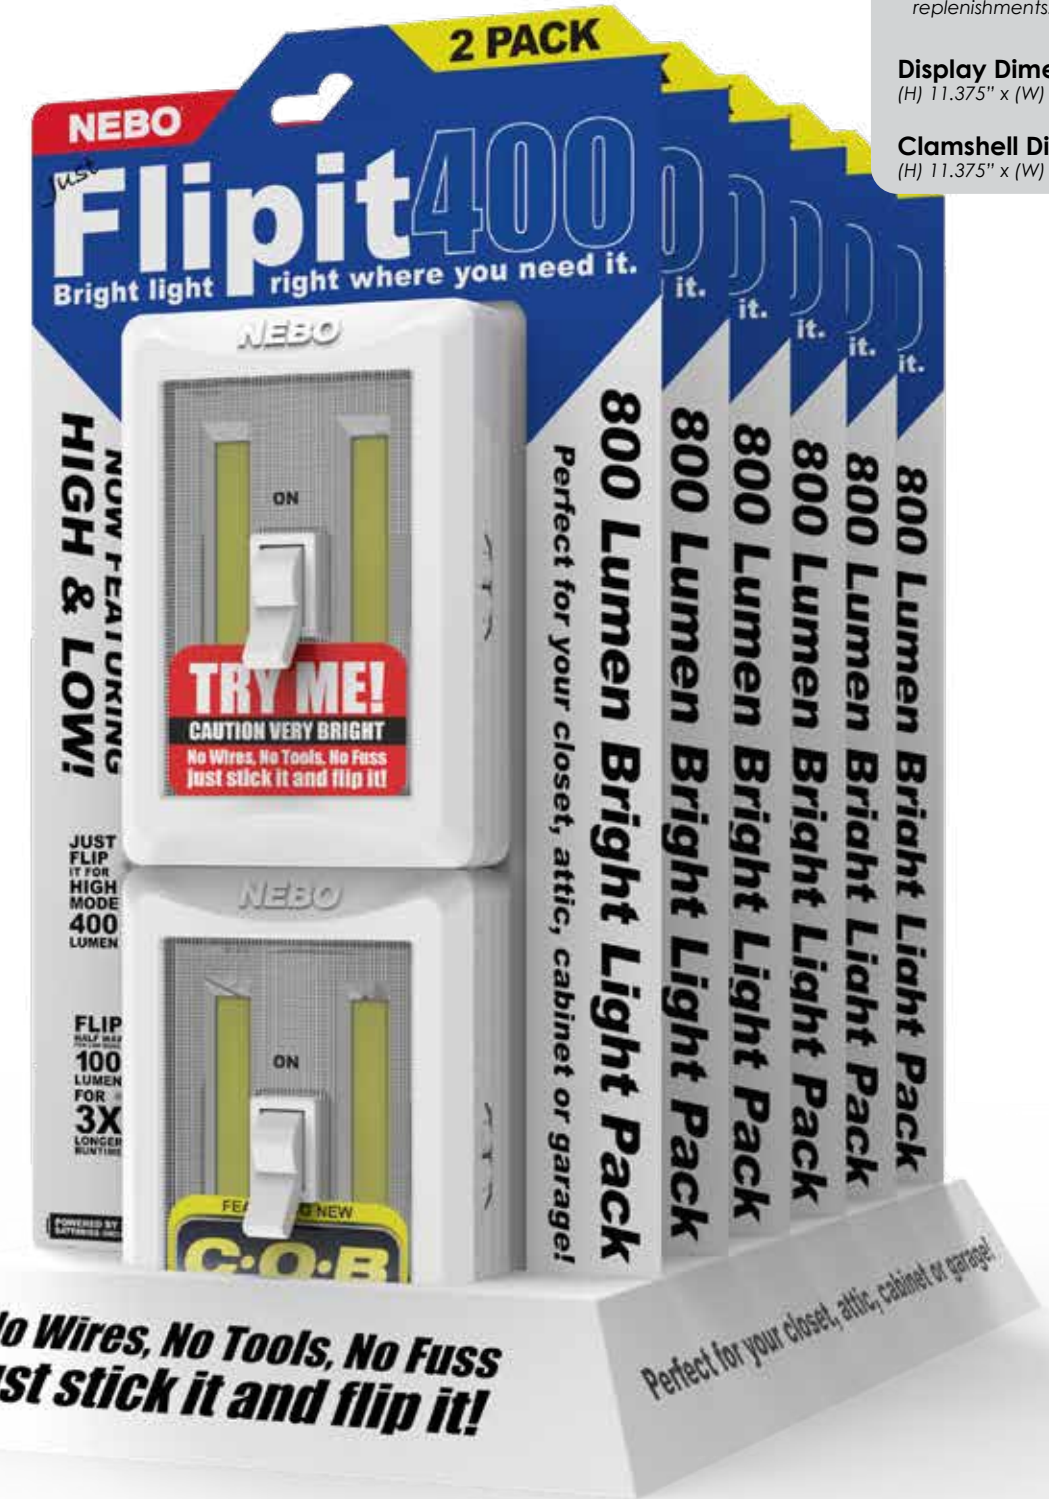

UPC CODE	ITEM	DESCRIPTION	COST	MSRP	CASE PACK
645397932369	6691	REBEL 600 Lumen Task Light / Head Lamp	19.60	34.99	12 PIECES

NEBO®
Flipit400
 Bright light right where you need it.

The Flipit400 is a 400 lumen C·O·B LED light that operates like a standard household light switch. You can flip to High Mode for 400 lumens of intense bright light, or flip it halfway for 100 lumens of bright light to extend the battery life. Flipit400 includes hook & loop double-sided tape and 2 magnets for two easy mounting options, as well as a drywall screw hole for permanent mounting.

- 2 LIGHT MODES**
- HIGH (400 lumens) - 5 hours / 28 meters
 - LOW (100 lumens) - 20 hours / 16 meters

- DESIGN**
- Water and impact-resistant plastic design
 - Powerful magnets, double-sided hook and loop tape, and screw hole for mounting

- OPERATION**
- Front-positioned, ON/OFF switch

- BATTERIES**
- Powered by 3 AA batteries (included)

- SPECS**
- 0.35 lbs.
 - Size: (L) 4.5" x (W) 3.15" x (D) 1.25"

A new innovation in LED technology, C·O·B features smaller, easier clustered LED chips that work together as one lighting module. Because of this design, C·O·B outperforms traditional lighting with more output, less energy consumption and longer LED life span.

NEBO[®] LEO[™]

The LEO[™] is an amazingly versatile pocket light. Fully dimmable and equipped with Memory Power Setting, the LEO's work light and spot light pivot and rotate to direct the light wherever you need it. A pocket clip, magnetic base and a kick stand / hanging hook give the LEO endless options of hands-free lighting.