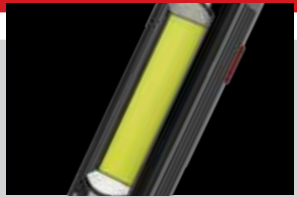

SPECS

- 0.8 lbs.
- (H) 7.75" x (W) 1.1875" x (D) 1.375"

Display Dimensions
(H) 15.5" x (W) 5.5" x (D) 7.75"

Gift Box Dimensions
(H) 7.75" x (W) 1.5625" x (D) 1.325"