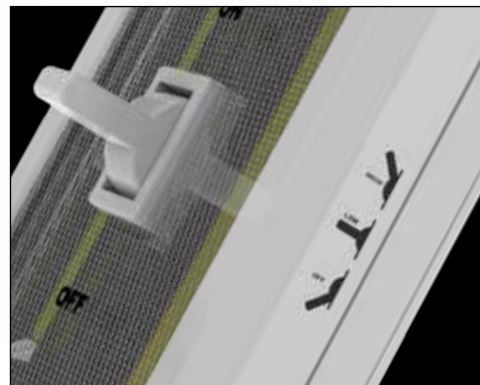

- 2 LIGHT MODES**
- HIGH (400 lumens) - 5 hours / 28 meters
 - LOW (100 lumens) - 20 hours / 16 meters

- DESIGN**
- Water and impact-resistant plastic design
 - Powerful magnets, double-sided hook and loop tape, and screw hole for mounting

- OPERATION**
- Front-positioned, ON/OFF switch

- BATTERIES**
- Powered by 3 AA batteries (included)

- SPECS**
- 0.35 lbs.
 - Size: (L) 4.5" x (W) 3.15" x (D) 1.25"

A new innovation in LED technology, C·O·B features smaller, easier clustered LED chips that work together as one lighting module. Because of this design, C·O·B outperforms traditional lighting with more output, less energy consumption and longer LED life span.