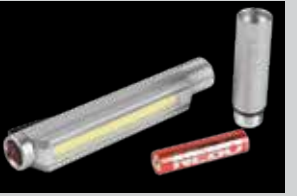

OPERATION

- Top-positioned, ON/OFF button

BATTERIES

- Powered by 3 AAA batteries (included)
- Flex-Fuel allows operation with just 2 AAA

SPECS

- 0.2 lbs.
- (H) 6.0625" x (W) 0.625" x (D) 1"

FLEX-FUEL [™]

Display Dimensions