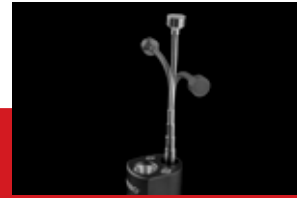

NEBO®
the **Larry BOSS**
3 IN ONE POWER WORK LIGHT

The Larry® BOSS, the essential 3-in-1 power work light, features a high-power flashlight, work light and red light. Taking charge of keeping your work space clean, the BOSS is equipped with a recessed 13.5" telescopic magnetic grabber, great for picking up lose screws, nails, nuts and bolts. The Larry® BOSS also has a powerful magnetic base for hands-free lighting.

4 LIGHT MODES

- Top light (120 lumens) - 12 hours / 44 meters
- Work light (400 lumens) - 4.5 hours / 27 meters
- Red light (40 lumens) - 20 hours / 7 meters
- Red hazard flasher - 40 hours