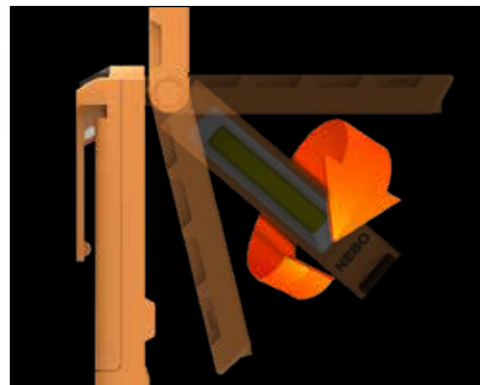

• Display showcases 3 pieces in front - additional pieces can be stored in the back of the display.

• Each LEO™ comes with a gift box.

Display Dimensions
(H) 13" x (W) 4.75" x (D) 5.5"

Gift Box Dimensions
(H) 6.7" x (W) 1.33" x (D) 0.9"

UPC CODE	ITEM	DESCRIPTION	COST	MSRP	CASE PACK
645397932086	6657	LEO Work Light and Spot Light	7.65	14.99	24 PIECES