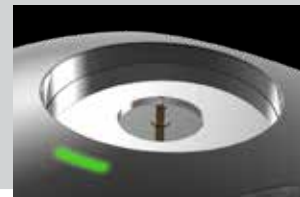

OPERATION

- Side-positioned, ON/OFF button

ACCESSORIES

- USB to Micro USB cable included
- Lanyard included

BATTERIES

- Internal, rechargeable lithium-ion battery (Recharge time - up to 2 hours)

SPECS

- 0.25 lbs.
- Length: Compacted: 3.5625" / Extended: 3.875"
- Diameter: 1.25"