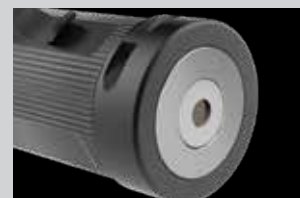

DESIGN

- 4x adjustable zoom
- Anodized aircraft-grade aluminum; water and impact-resistant
- OC™ Technology
- Convex lens
- Signature Red Ring®
- Steel belt/pocket clip
- Magnetic base
- Protective LED housing
- Battery charging indicator