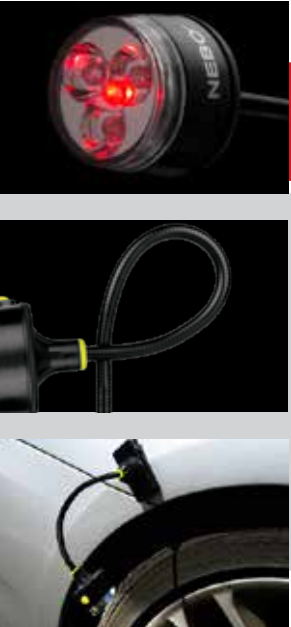

NEBO® TRANSPORT™

The TRANSPORT™ is a compact, **rechargeable** flashlight that provides powerful bright light at your fingertips! The TRANSPORT™ is compatible with any DC 12V socket. Just plug directly into your car, truck, boat or any other 12V outlet. Ideal for travel, the TRANSPORT™ conveniently fits in your pocket, purse or briefcase.

1 LIGHT MODE
• ON (125 lumens) - 1 hour / 90 meters

1. **LIGHT**
2. High-power 125 lumen LED
3. **DESIGN**
4. Fully rechargeable
   - Fits any 12V outlet (car cigarette lighter)
   - Anodized aircraft-grade aluminum; water and impact-resistant
   - Battery charging indicator
5. **OPERATION**
6. Top-positioned ON/OFF dial; twist to activate
7. **BATTERIES**
8. Powered by 1 16340 Lithium Ion rechargeable battery (included)
9. **SPECS**
- 0.15 lbs.
  - (L) 3.6875" x (W) 0.875"

AVAILABLE COLORS

■ Silver ■ Black

Display Dimensions
(H) 7.25" x (W) 7.625" x (D) 6.25"

#6311 Color Assortment:
6 Silver / 12 Black

UPC CODE	ITEM	DESCRIPTION	COST	MSRP	CASE PACK
645397930396	6311	TRANSPORT™ with Display	11.50	19.99	18 PIECES
645397931065	6467	TRANSPORT™ - Bulk Black	11.30	19.99	6 PIECES
645397931072	6468	TRANSPORT™ - Bulk Silver	11.30	19.99	6 PIECES

NEBO® BENDBRITE™

The BENDBRITE™ Hands-Free Flex-Light is a unique and innovative source of no-hassle lighting, perfect for any situation. The BENDBRITE™ is equipped with a magnetic clip base, giving it the ability to attach to virtually any surface. BENDBRITE™, bright light right where you need it!

2 LIGHT MODES
• White (9 lumens) - 7 hours / 10 meters
• Red (0.4 lumens) - 6.5 hours / 5 meters

1. **DESIGN**
2. BEND-RITE™ flex neck for omnidirectional lighting
   - Reinforced plastic; water and impact-resistant
   - Magnetic clip base
3. **OPERATION**
4. ON/OFF button
5. **BATTERIES**
6. Powered by 2 CR2032 batteries (included)
7. **SPECS**
- 0.237 lbs.
  - Length: 9.5"