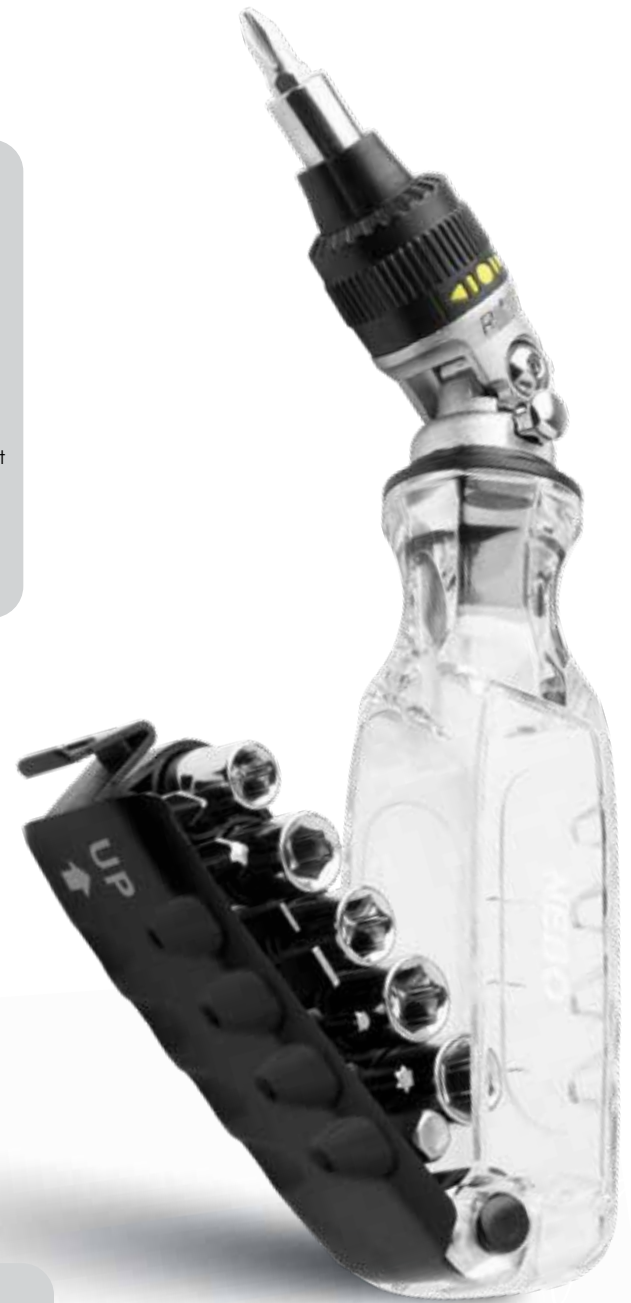

DESIGN

- Head tilts and locks at 0°, 45° & 90°
- Reversible ratchet mechanism
- Water and impact-resistant
- Ergonomic reinforced plastic handle
- Socket adapter
- Sockets and bits stored inside handle

SPECS

- 0.75 lbs.
- (L) 8.25" x (W) 1.5"

SOCKETS

- SAE: 1/4", 9/32", 5/16", 11/32", 3/8" & Socket adapter

BITS

- Phillips: P1-P3
- Slotted: 3/16" & 1/4"
- Torx: T15 & T20

Display Dimensions
(H) 14.75" x (W) 9.125" x (D) 6"

NEBO®

Ultra™ Socket Combination Kit

The NEBO® Ultra™ Socket Combination Kit comes with 19 sockets conveniently stored in SAE and Metric trays. The head of the Ultra™ Socket tilts and locks at 0°, 45°, and 90°, working perfectly as a nut driver for those hard to reach places. The Ultra™ Socket features a reversible ratchet mechanism making it easier to loosen or tighten any bolt and an ergonomic rubber handle to add comfort and grip.

DESIGN

- Head tilts and locks at 0°, 45° & 90°
- Reversible ratchet mechanism
- Water and impact-resistant
- Ergonomic rubber handle
- Magnetic 1/4" bit holder
- Screwdriver bits stored inside handle

SPECS