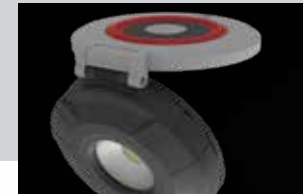

SPECS

- 0.46 lbs.
- Diameter: 3.36"

Display Dimensions

(H) 12" x (W) 5.875" x (D) 10.125"

Clamshell Dimensions

(H) 8.25" x (W) 5" x (D) 0.875"

NEBO® TEMPRA™

Not just for the professional, the TEMPRA™ can help save time and money at work, around the house or in the car. Use the laser-guided infrared thermometer to make sure your car engine is firing on all cylinders. Check your HVAC to ensure your home is cooling and heating efficiently. The TEMPRA™, just one more way NEBO® helps get the job done.