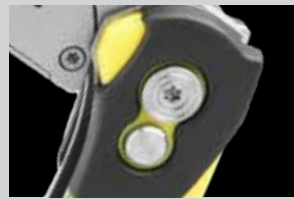

SPECS

- 0.5 lbs.
- Length: (Open) 8" / (Closed) 4.25"
- (W) 1.5" x (D) 0.75"

ASSORTED COLORS