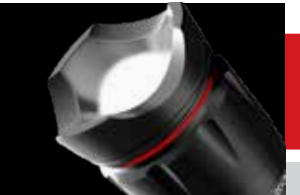

This **fully rechargeable** flashlight offers a Smart Select Dial to control the 5 unique light modes, a 4x adjustable beam and a steel clip. The REDLINE Select RC also acts as a **power bank for your USB powered device**.

5 LIGHT MODES

- High (3100 LUX) - 2.5 hours / 222 meters
- Medium (1550 LUX) - 6 hours / 130 meters
- Low (310 LUX) - 15 hours / 60 meters
- Strobe (3100 LUX) - 8 hours / 222 meters
- Stealth Light (Green Low Light) - 120 hours / 0.9 meters

DESIGN

- Fully rechargeable
- Power bank for your USB powered devices
- Anodized aircraft-grade aluminum; water and impact-resistant
- Convex lens
- Signature Red Ring®
- Heat sink design
- Tactical edge
- 4x adjustable beam
- Steel belt/pocket clip
- Anti-roll tactical grip ring
- Magnetic base
- Battery charging indicator

OPERATION

- Rear-positioned, glow-in-the-dark ON/OFF button with Smart Select Dial

ACCESSORIES

- AC & USB cables included
- Lanyard included

BATTERIES

- One 18650 Li-ion rechargeable battery (included)

SPECS

- 0.5 lbs.
- Length: Compacted: 6.25" / Extended: 6.75"
- Diameter: (Head) 1.625" / (Barrel) 1.3125"

U.S. PATENT

- 659,869 S

Display Dimensions

(H) 13.75" x (W) 8.5" x (D) 9"

Acrylic Box Dimensions

(H) 9.25" x (W) 3" x (D) 3"

The REDLINE® OC™ outputs 600 LUX of pristine white light. 600 LUX is bright, but what makes the OC™ so special is the OC™ (Optimized Clarity) Technology that creates a perfectly dispersed beam of light while in flood mode.

2 LIGHT MODES

- Steady ON (600 LUX) - 2 hours / 92 meters
- Strobe (600 LUX) - 4.5 hours / 92 meters

DESIGN

- Anodized aircraft-grade aluminum; water and impact-resistant
- OC™ Technology
- Convex lens
- Signature Red Ring®
- Tactical edge
- 6x adjustable beam
- Dual-direction belt/pocket clip
- Magnetic base

OPERATION