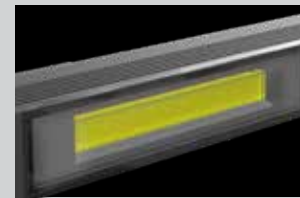

DESIGN
• Water and impact-resistant
• Ergonomic non-slip grip
• 180° rotating magnetic clip
• Protective LED housing

OPERATION
• Top-positioned, ON/OFF button

BATTERIES
• Powered by 3 AAA batteries (included)

SPECS
• 0.1870 lbs.
• (H) 6.375" x (W) 0.55" x (D) 1.25"