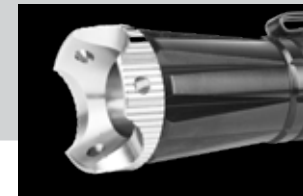

Display Dimensions
(H) 8" x (W) 13" x (D) 7.75"

UPC CODE	ITEM	DESCRIPTION	COST	MSRP	CASE PACK
645397900306	5423	BENDBRITE™ Hands-Free Flex Light	5.60	9.99	16 PIECES

NEBO® EDGE

Some of the first tactical flashlights in the NEBO® line up, the EDGE series. Equipped with tactical edges, rear-positioned ON/OFF buttons and strong, compact body designs, the EDGE™ series is all that you need in a tactical flashlight.