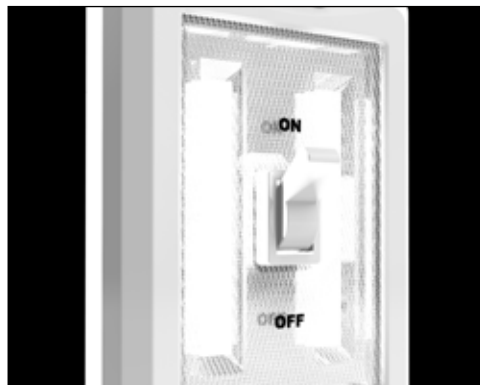

NEBO®
Flipit400
Bright light right where you need it.

The Flipit400 is a 400 lumen C·O·B LED light that operates like a standard household light switch. You can flip to High Mode for 400 lumens of intense bright light, or flip it halfway for 100 lumens of bright light to extend the battery life. Flipit400 includes hook & loop double-sided tape and 2 magnets for two easy mounting options, as well as a drywall screw hole for permanent mounting.

1. **2 LIGHT MODES**
2. HIGH (400 lumens) - 5 hours / 28 meters
   - LOW (100 lumens) - 20 hours / 16 meters

1. **DESIGN**
2. Water and impact-resistant plastic design
   - Powerful magnets, double-sided hook and loop tape, and screw hole for mounting

1. **OPERATION**
2. Front-positioned, ON/OFF switch

1. **BATTERIES**
2. Powered by 3 AA batteries (included)

1. **SPECS**
- 0.35 lbs.
  - Size: (L) 4.5" x (W) 3.15" x (D) 1.25"

A new innovation in LED technology, C·O·B features smaller, easier clustered LED chips that work together as one lighting module. Because of this design, C·O·B outperforms traditional lighting with more output, less energy consumption and longer LED life span.

• Display holds 6 clamshell packages, additional pieces included as replenishments.

Display Dimensions
(H) 11.375" x (W) 7.375" x (D) 11"

Clamshell Dimensions
(H) 11.375" x (W) 4.75" x (D) 1.25"

UPC CODE	ITEM	DESCRIPTION	COST	MSRP	CASE PACK
645397932437	6699	Flipit400	9.45	16.99	24 PIECES