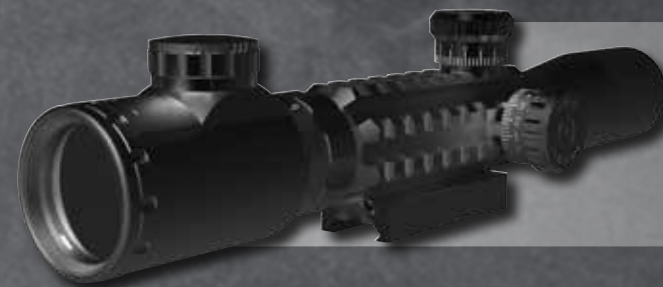

#6269

OPT-32RG

1. Integrated Weaver® / Picatinny dual mounting system
   - Red and green cross hair reticle
   - 3-9x magnification
   - Weatherproof and fog-proof
2. Cost: $59.95 / MSRP: $129.99 / Case Pack: 2 Pieces

#6696

BAT LIGHT

1. 1,000 lumen light
   - Ergonomic textured handle; rubberized protective sleeve
   - Anodized aircraft-grade aluminum; water and impact-resistant
   - Lanyard included
2. Cost: $19.75 / MSRP: $39.99 / Case Pack: 6 Pieces