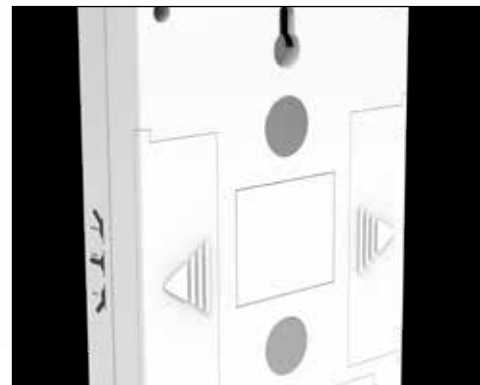

NEBO®
Flipit400
Bright light right where you need it.

The Flipit400 is a 400 lumen C·O·B LED light that operates like a standard household light switch. You can flip to High Mode for 400 lumens of intense bright light, or flip it halfway for 100 lumens of bright light to extend the battery life. Flipit400 includes hook & loop double-sided tape and 2 magnets for two easy mounting options, as well as a drywall screw hole for permanent mounting.

1. **2 LIGHT MODES**
2. HIGH (400 lumens) - 5 hours / 28 meters
   - LOW (100 lumens) - 20 hours / 16 meters

1. **DESIGN**
2. Water and impact-resistant plastic design
   - Powerful magnets, double-sided hook and loop tape, and screw hole for mounting

1. **OPERATION**
2. Front-positioned, ON/OFF switch

1. **BATTERIES**
2. Powered by 3 AA batteries (included)

1. **SPECS**
- 0.35 lbs.
  - Size: (L) 4.5" x (W) 3.15" x (D) 1.25"

A new innovation in LED technology, C·O·B features smaller, easier clustered LED chips that work together as one lighting module. Because of this design, C·O·B outperforms traditional lighting with more output, less energy consumption and longer LED life span.

• Display holds 6 clamshell packages, additional pieces included as replenishments.

Display Dimensions
(H) 11.375" x (W) 7.375" x (D) 11"

Clamshell Dimensions
(H) 11.375" x (W) 4.75" x (D) 1.25"

UPC CODE	ITEM	DESCRIPTION	COST	MSRP	CASE PACK
645397932437	6699	Flipit400	9.45	16.99	24 PIECES