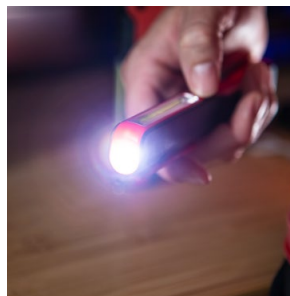

**41-4343 ULTRA HD Rechargeable Folding Work light**  
 Lumens: 450 Flood / 160 Spot / 40 Spot Low / 5 Flood Low  
 Run Time: 4 Hrs 50 Min - Spot / 3 Hrs 30 Min - Flood  
 Beam Distance: 74 Meters  
 Drop Test: 1 Meter  
 IPX4 Water Resistant  
 Battery: 2000 mAh/3.7V Lithium-ion Rechargeable (Built-In)  
 Features: Switch Activated Spot to Flood, 4 Hour Charge time, 5 Level Power Indicator, Charging Cable Included, C.O.B. LED, 270° Tilt Head, LED Spot Tip Light, Magnetic Base, Metal Hang Ring