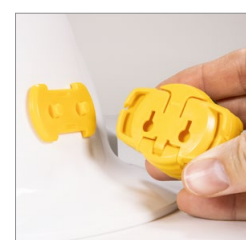

41-2606 Industrial Headlight

Lumens: 280 High / 37 Low
Run Time: 4 Hrs / 14 Hrs 45 Min
Beam Distance: 103 Meters
IPX4 Water Resistant
Batteries: 3 AAA (Included)
Features: 3 LEDs, Wide Area Beam