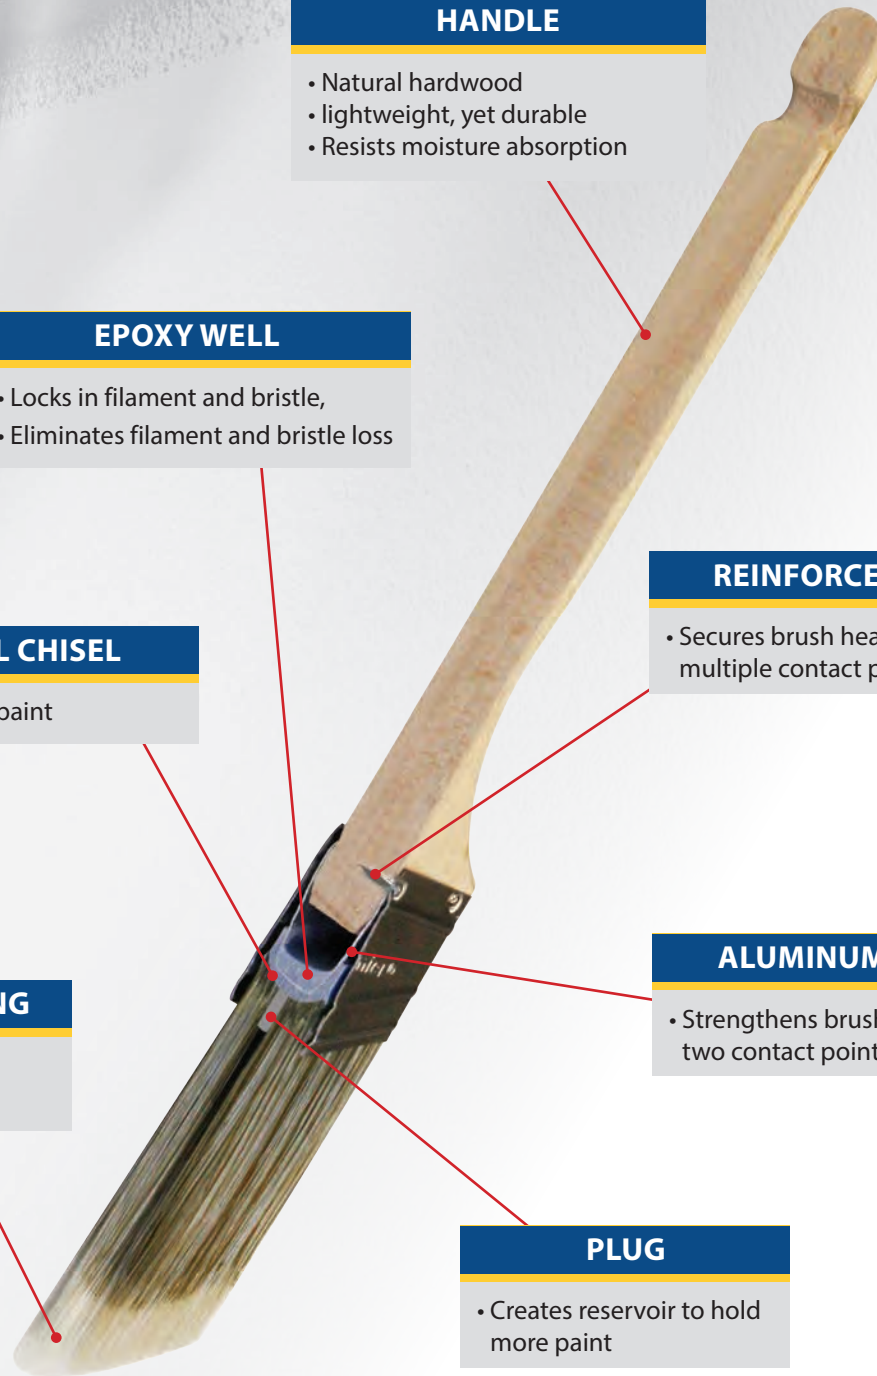

PLUG

- Creates reservoir to hold more paint