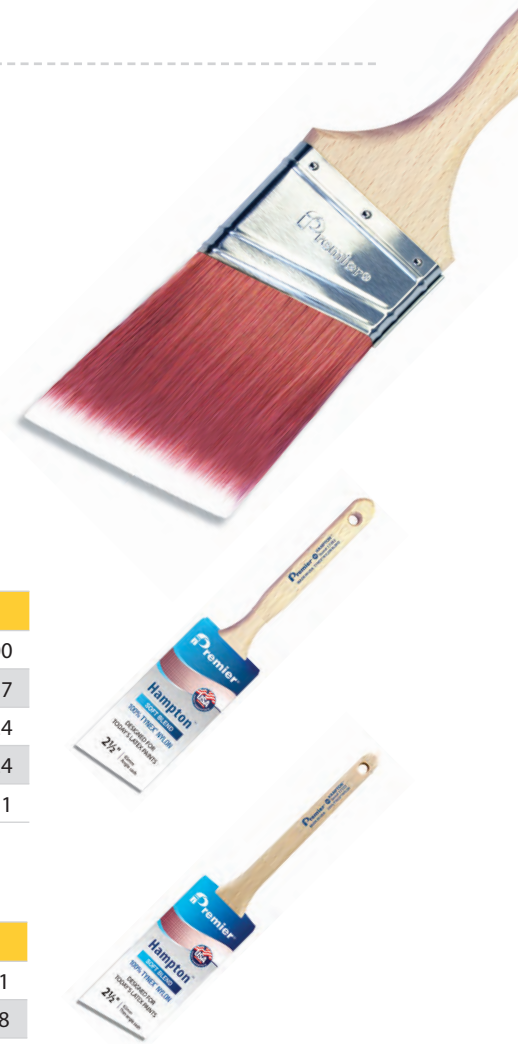

Hampton™ Thin Angle Sash Brushes (TAS)

Item#	Size	Length	Thickness	Description	Pack	UPC
17370	1½"	2¾"	⅜"	TAS	6	044359173701
17371	2"	2⅞"	⅞"	TAS	6	044359173718
17372	2½"	2⅞"	½"	TAS	6	044359173725