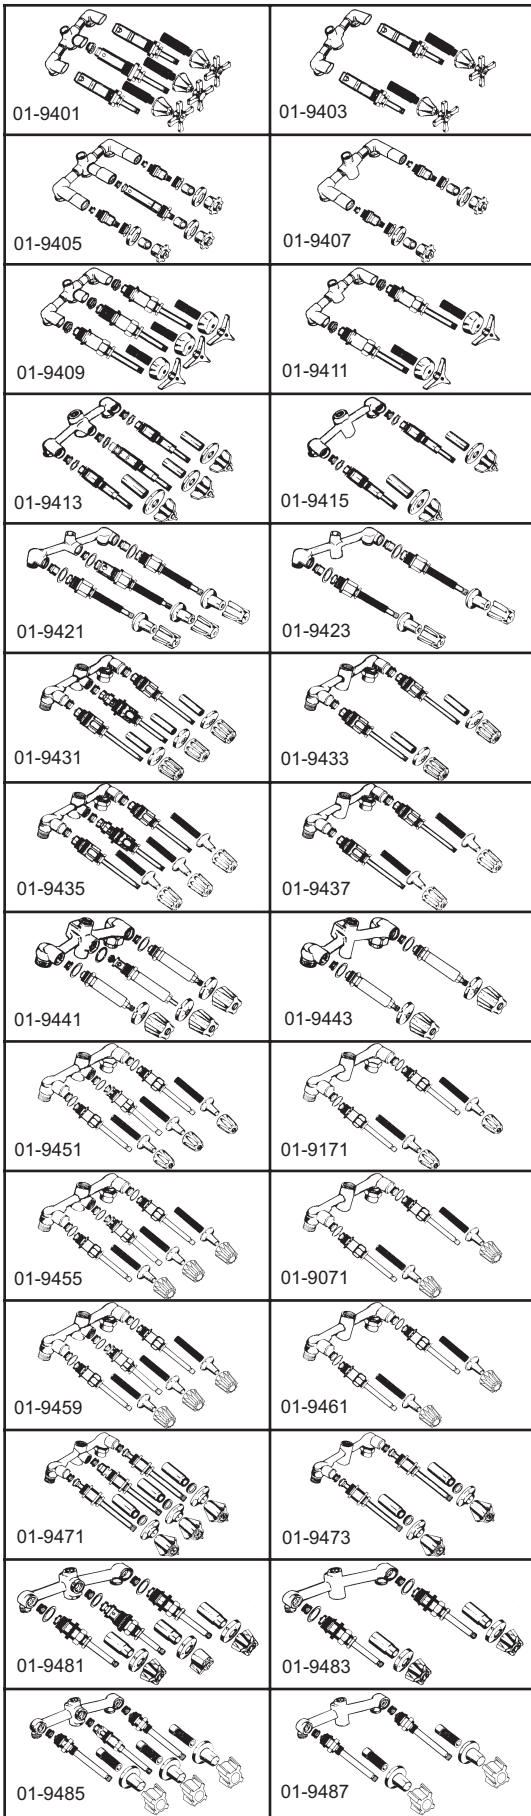

COMPLETE TRIM SETS

ITEM NO.	PACK	DESCRIPTION	CTN. QTY.
01-9401	C	3 Valve American Standard Renu	1
01-9403	C	2 Valve American Standard Renu	1
01-9405	C	3 Valve American Standard Heritage	1
01-9407	C	2 Valve American Standard Heritage	1
01-9409	C	3 Valve American Standard Tractline	1
01-9411	C	2 Valve American Standard Tractline	1
01-9413	C	3 Valve American Standard Colony	1
01-9415	C	2 Valve American Standard Colony	1
01-9421	C	3 Valve Central Brass • Old Style	1
01-9423	C	2 Valve Central Brass • Old Style	1
01-9425	C	3 Valve Central Brass • New Style	1
01-9427	C	2 Valve Central Brass • New Style	1
01-9431	C	3 Valve Gerber • Old Style	1
01-9433	C	2 Valve Gerber • Old Style	1
01-9435	C	3 Valve Gerber • New Style	1
01-9437	C	2 Valve Gerber • New Style	1
01-9441	C	3 Valve Kohler Shoreham	1
01-9443	C	2 Valve Kohler Shoreham	1
01-9451	C	3 Valve Price Pfister Verve	1
01-9171	C	2 Valve Price Pfister Verve	1
01-9450	B	3 Valve Price Pfister Verve • Boxed	1
01-9170	B	2 Valve Price Pfister Verve • Boxed	1
01-9455	C	3 Valve Price Pfister Windsor	1
01-9071	C	2 Valve Price Pfister Windsor	1
01-9454	B	3 Valve Price Pfister Windsor • Boxed	1
01-9070	B	2 Valve Price Pfister Windsor • Boxed	1
01-9077	C	2 Valve Price Pfister Wide Spread	1
01-9079	C	2 Valve Price Pfister Mobile Home Shower	1
01-9459	C	3 Valve Price Pfister PVD Finish	1
01-9461	C	2 Valve Price Pfister PVD Finish	1
01-9471	C	3 Valve Sayco	1
01-9473	C	2 Valve Sayco	1
01-9481	C	3 Valve Sterling • Old Style	1
01-9483	C	2 Valve Sterling • Old Style	1
01-9485	C	3 Valve Sterling • New Style	1
01-9487	C	2 Valve Sterling • New Style	1

Note Complete Trim Kits: Trim kits contains Stems, Handles, Flanges, Nipples and Seats

04/29/05