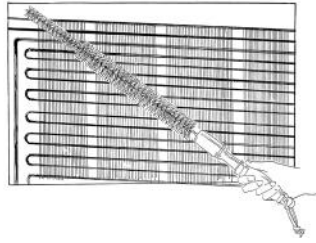

B47C
Retail: $7.99
UPC# 079115-000472

REFRIGERATOR COIL CLEANING BRUSH

- Tapered brush removes dirt and dust lodged in coils.
- Clean coils, save electricity, prevent breakdowns and reduce fire hazard.