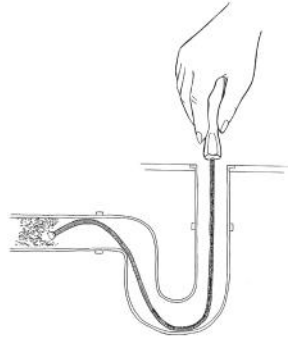

B82C

Retail: $7.49

UPC# 079115-000823

MINI SNAKE - 31" LONG

- Flexible stem fits into drain traps.
- Excellent for unclogging drains.