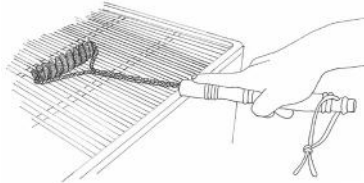

16" DOUBLE-HELIX BRISTLE-FREE BBQ GRILL BRUSH

- 16" long brush has two twisted-in-wire galvanized steel springs to create continuous bristles.
- Cleans grease and burnt food fast and efficiently.
- Spring bristles bend and morph to clean the grills and grates.