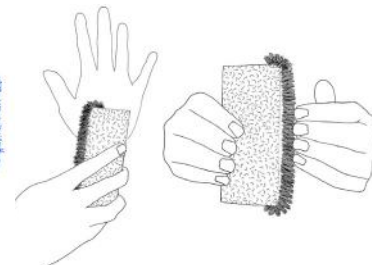

B317C

Retail: $8.99

UPC# 079115-003176

THE FINGERTIP AND HARD CLEAN-UP ACCELERATOR SPONGE BRUSH

- Brush cleans under your fingernails!
- Leaves hands clean.
- Easy to Grip.
- Sponge Absorbs soap and water and exfoliates hard working hands!
- Long rope makes it easy to hang over faucet to let the sponge brush drain in your sink.