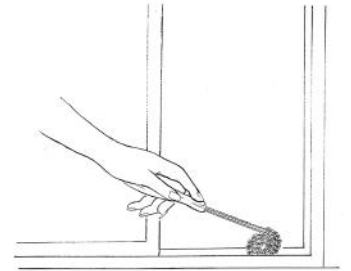

### HAIR CATCHING & SINK OVERFLOW CLEANING BRUSH

- Goes in to pull hair out from basin and bathtub drains.
- Thin flexible brush bypasses sink stoppers.