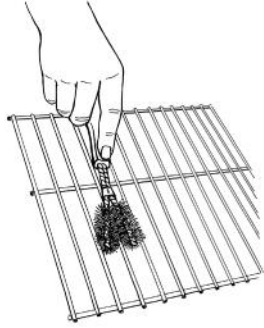

B12C

Retail: $6.49

UPC# 079115-120002

OVEN GRID BRUSH

- Rustproof high tensile strength brass bristles do not damage porcelain grills.
- Brush has an obtuse angle to prevent knuckles from hitting the grid.