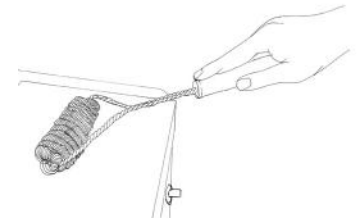

B403C

Retail: $15.99

UPC# 079115-004036

12" SAFETY DOUBLE-HELIX BRISTLE-FREE FLAT GRILL BBQ BRUSH

- 12" long brush has two twisted-in-wire galvanized steel springs to create continuous bristles.
- Cleans grease and burnt food fast and efficiently.
- Springs are pressed to lay flat on grill.