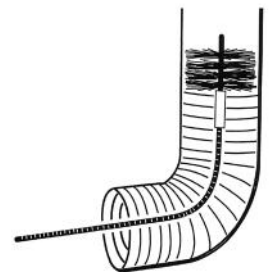

B81C
Retail: $7.99
UPC# 079115- 000816

MINI SNAKE BRUSH FOR DUCTS, 32" LONG

1. Removes lint and dirt easily to:
2. Reduce fire hazards.
   - Reduce consumption of electric power.
   - Brings about smoother, cooler operation with fewer breakdowns.