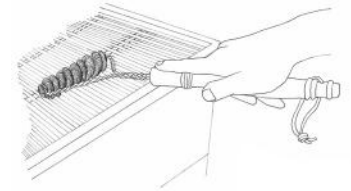

21" SAFETY DOUBLE-HELIX BRISTLE-FREE FLAT GRILL BBQ BRUSH

- 21" long brush has two twisted-in-wire galvanized steel springs to create continuous bristles.
- Cleans grease and burnt food fast and efficiently.
- Springs are pressed to lay flat on grill.