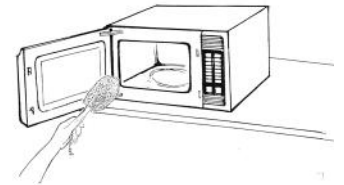

Kitchen Brushes

21

B59C

Retail: $6.99

UPC# 079115-000595

DISH & POT WASHING BRUSH

- Reinforced foam bristles will not scratch your most delicate plates and china.

B74C

Retail: $7.49

UPC# 079115-000748

MICROWAVE CLEANING BRUSH

- Reinforced foam bristles do not absorb water and bristles will not become soggy.

B100C

Retail: $8.99

UPC# 079115-001004

THE SPONGE BRUSH FOR THE KITCHEN SINK

- Stiff and cleans up pots, pans & plates!
- Pulverizes burnt-on foods.
- Sponge absorbs dish soap, brush does the tough work.
- The opening between the brush and the sponge easily cleans your cutlery and kitchen utensils.

B104C

Retail: $7.50

UPC# 079115-001042

FOAM-TIPPED TRAVEL MUG WASHING BRUSH

- Ergonomically designed wide, flat handle makes for easy rotating of brush.
- Foam tipped brush is excellent for travel mugs, coffee cups, drinking glasses, and narrow neck reusable water bottles.

B215C

Retail: $7.50

UPC# 079115-002155

FOAM-TIPPED BABY BOTTLE BRUSH

- With this tough yet non-abrasive foam tipped brush, no need to use strong detergents that may leave a bad taste in your baby's mouth.
- Easy to rotate with wide flat handle.
- Safe on glass and plastic bottles.

B218C

Retail: $5.95

UPC# 079115-002186

COOKING WAND TO PREVENT SPILLOVERS

- Works like magic on electric cooktops to prevent messy overflows!
- Excellent for making soups, cooking spaghetti, boiling potatoes, preparing stews and boiling corn.