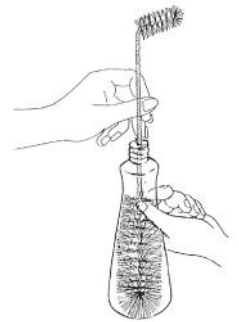

B129C

Retail: $5.49

UPC# 079115-001295

TWO-IN-ONE HUMMINGBIRD FEEDER CLEANING BRUSH

- Large brush end cleans nectar bottle.
- Small brush end cleans feeder bottle socket.