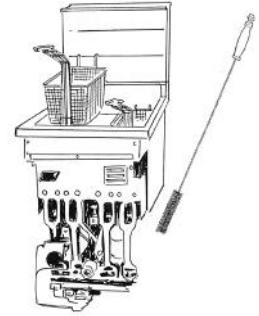

B52C

Retail: $13.99

UPC# 079115-000526

HIGH TEMPERATURE FRYER DRAIN & COOLING SYSTEM CLEANING BRUSH

- Made of rustproof high tensile strength brass bristles.
- Can withstand temperatures of 750 degrees Fahrenheit.