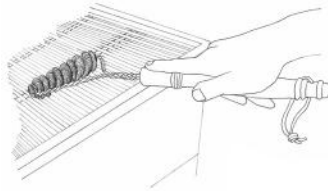

BBQ and Outdoor Brushes

10

B404C

Retail: $16.99

UPC# 079115-004043

16" SAFETY DOUBLE-HELIX BRISTLE-FREE FLAT GRILL BBQ BRUSH

- 16" long brush has two twisted-in-wire galvanized steel springs to create continuous bristles.
- Cleans grease and burnt food fast and efficiently.
- Springs are pressed to lay flat on grill.

B405C

Retail: $17.99

UPC# 079115-004050

21" SAFETY DOUBLE-HELIX BRISTLE-FREE FLAT GRILL BBQ BRUSH

- 21" long brush has two twisted-in-wire galvanized steel springs to create continuous bristles.
- Cleans grease and burnt food fast and efficiently.
- Springs are pressed to lay flat on grill.

B406C

Retail: $14.99

UPC# 079115-004067

12" DOUBLE-HELIX BRISTLE-FREE BBQ GRILL BRUSH

- 12" long brush has two twisted-in-wire galvanized steel springs to create continuous bristles.
- Cleans grease and burnt food fast and efficiently.
- Spring bristles bend and morph to clean the grills and grates.

B407C

Retail: $15.99

UPC# 079115-004074

16" DOUBLE-HELIX BRISTLE-FREE BBQ GRILL BRUSH

- 16" long brush has two twisted-in-wire galvanized steel springs to create continuous bristles.
- Cleans grease and burnt food fast and efficiently.
- Spring bristles bend and morph to clean the grills and grates.

B408C

Retail: $16.99

UPC# 079115-004081

21" DOUBLE-HELIX BRISTLE-FREE BBQ GRILL BRUSH

- 21" long brush has two twisted-in-wire galvanized steel springs to create continuous bristles.
- Cleans grease and burnt food fast and efficiently.
- Spring bristles bend and morph to clean the grills and grates.

B409C

Retail: $16.99

UPC# 079115-004098

12" QUAD SPRING SAFETY DOUBLE-HELIX BRISTLE-FREE BBQ GRILL BRUSH