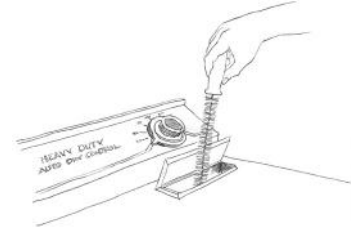

B241C
Retail: $8.99
UPC# 079115-002414

LINT CATCHING BRUSH FOR UPPER LEVEL DRYER TRAPS

- 30" long brush goes into dryer trap to bring out lint.
- End of brush protected by red vinyl tip.
- Lint buildup can be a fire hazard and can contribute to other breakdowns.