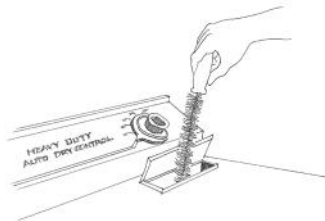

B292C
Retail: $9.99
UPC# 079115-002926

SPIRAL LINT CATCHING BRUSH FOR UPPER LEVEL DRYER TRAPS

- Patent pending # (554,375) 30" long spiral brush pulls out
- Twice as much lint per stroke from dryer traps.
- End of brush protected by red vinyl tip.
- Lint buildup can be a fire hazard and can contribute to other breakdowns.
- For top loaded dryers.