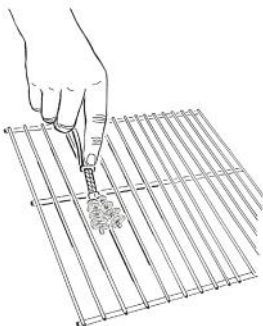

B18C
Retail: $6.49
UPC# 079115-000182

NON-ABRASIVE PORCELAIN BBQ RACK CLEANER

- Coil bristles at an obtuse angle save knuckles from hitting the grill.
- Cleans grills even when cold.