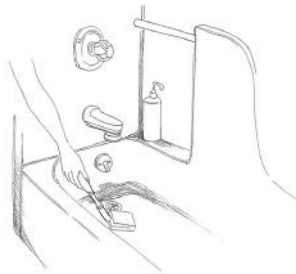

B251C

Retail: $7.99

UPC# 079115-002513

POWERFUL, NON-ABRASIVE BATHTUB, SHOWER & SPA BRUSH

- Non-woven pad cleans and shines bathtubs and spas with minimum effort.
- Will not scratch or leave marks on surfaces.