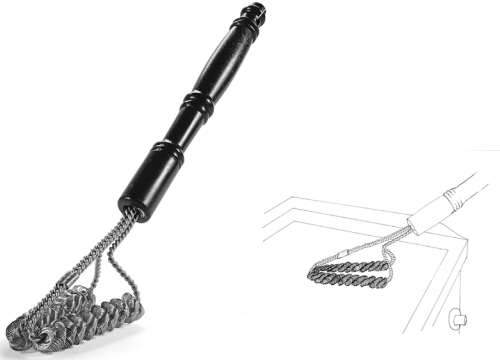

## 16" QUAD SPRING SAFETY DOUBLE-HELIX BRISTLE-FREE BBQ GRILL BRUSH

- 16" long brush has four nested twisted-in-wire galvanized steel springs to create continuous bristles.
- Cleans grease and burnt food fast and efficiently.
- Springs bend and morph to clean the tops and the sides of most BBQ grills and grates.

## 21" QUAD SPRING SAFETY DOUBLE-HELIX BRISTLE-FREE BBQ GRILL BRUSH

- 21" long brush has four nested twisted-in-wire galvanized steel springs to create continuous bristles.
- Cleans grease and burnt food fast and efficiently.
- Springs bend and morph to clean the tops and the sides of most BBQ grills and grates.