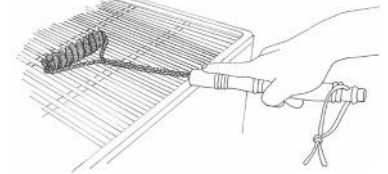

BBQ and Outdoor Brushes

10

B404C

Retail: $16.99

UPC# 079115-004043

16" SAFETY DOUBLE-HELIX BRISTLE-FREE FLAT GRILL BBQ BRUSH

- 16" long brush has two twisted-in-wire galvanized steel springs to create continuous bristles.
- Cleans grease and burnt food fast and efficiently.
- Springs are pressed to lay flat on grill.

B405C

Retail: $17.99

UPC# 079115-004050

21" SAFETY DOUBLE-HELIX BRISTLE-FREE FLAT GRILL BBQ BRUSH

- 21" long brush has two twisted-in-wire galvanized steel springs to create continuous bristles.
- Cleans grease and burnt food fast and efficiently.
- Springs are pressed to lay flat on grill.

B406C

Retail: $14.99

UPC# 079115-004067

12" DOUBLE-HELIX BRISTLE-FREE BBQ GRILL BRUSH

- 12" long brush has two twisted-in-wire galvanized steel springs to create continuous bristles.
- Cleans grease and burnt food fast and efficiently.
- Spring bristles bend and morph to clean the grills and grates.

B407C

Retail: $15.99

UPC# 079115-004074

16" DOUBLE-HELIX BRISTLE-FREE BBQ GRILL BRUSH

- 16" long brush has two twisted-in-wire galvanized steel springs to create continuous bristles.
- Cleans grease and burnt food fast and efficiently.
- Spring bristles bend and morph to clean the grills and grates.

B408C

Retail: $16.99

UPC# 079115-004081

21" DOUBLE-HELIX BRISTLE-FREE BBQ GRILL BRUSH

- 21" long brush has two twisted-in-wire galvanized steel springs to create continuous bristles.
- Cleans grease and burnt food fast and efficiently.
- Spring bristles bend and morph to clean the grills and grates.

B409C

Retail: $16.99

UPC# 079115-004098

12" QUAD SPRING SAFETY DOUBLE-HELIX BRISTLE-FREE BBQ GRILL BRUSH