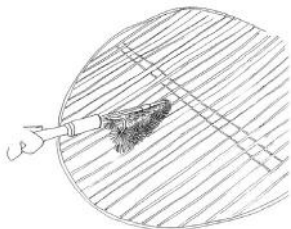

LONG V-SHAPED BBQ GRILL BRUSH

- Rustproof high tensile strength brass bristles will not scratch porcelain or chrome grills.
- Angled to protect knuckles.
- This long brush reaches deep into ovens, broilers and fryers.