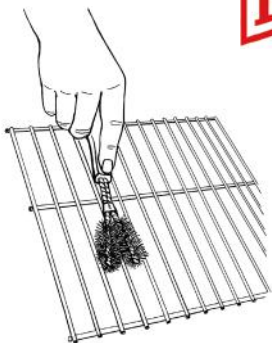

B10C
Retail: $6.49
UPC# 079115-000106

TWO PRONGED V-SHAPED BBQ GRILL BRUSH

- Rustproof high tensile strength brass bristles are bent to an obtuse angle to save knuckles.
- Cleans grills even when cold.