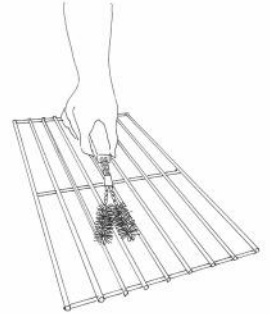

BBQ and Outdoor Brushes

9

B278C

Retail: $8.49

UPC# 079115-002780

TOUGHEST LITTLE BBQ BRUSH EVER MADE

- High tensile brass bristles will not damage porcelain coated grills.
- Cleans grills in a few swift strokes.

B280C

Retail: $6.49

UPC# 079115-002803

TOUGHEST LITTLE V-SHAPED BBQ GRILL BRUSH EVER MADE

- High tensile brass bristles will not damage porcelain coated grills.
- V-shaped brush cleans with just a couple of strokes.

B306C

Retail: $13.99

UPC# 079115-003060

12" SPIRAL WIDE FACED HEAVY DUTY BBQ BRUSH

- The spiral design simultaneously cleans the tops and sides of the grills with its short and long brass tufts.
- Cleans the biggest of grills in less than one minute.

B307C

Retail: $14.99

UPC# 079115-003077

16" SPIRAL WIDE FACED HEAVY DUTY BBQ BRUSH

- The spiral design simultaneously cleans the tops and sides of the grills with its short and long brass tufts.
- Cleans the biggest

B308C

Retail: $15.99

UPC# 079115-003084

21" SPIRAL WIDE FACED HEAVY DUTY BBQ BRUSH

- The spiral design simultaneously cleans the tops and sides of the grills with its short and long brass tufts.
- Cleans the biggest

B403C

Retail: $15.99

UPC# 079115-004036

12" SAFETY DOUBLE-HELIX BRISTLE-FREE FLAT GRILL BBQ BRUSH

- 12" long brush has two twisted-in-wire galvanized steel springs to create continuous bristles.
- Cleans grease and burnt food fast and efficiently.
- Springs are pressed to lay flat on grill.