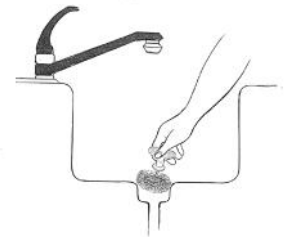

SAME AS STEEL WOOL

- Removes burnt, overcooked food from pots and pans.
- Galvanized steel bristles are rustproof.