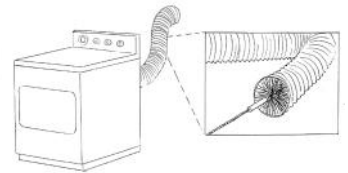

B68C
Retail: $17.49
UPC# 079115-000687

DRYER VENT DUCT CLEANING BRUSH (10 FT. LONG)

1. Removes lint easily to:
2. Reduce fire hazards.
   - Reduce consumption of electric power.
   - Brings about smoother, cooler operation with fewer breakdowns.