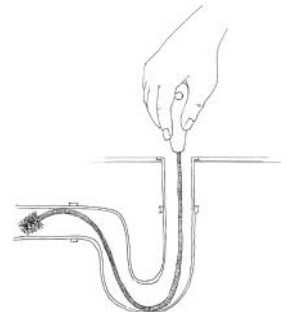

B113C

Retail: $8.25

UPC# 079115-001134

SUPER FLEXIBLE DRAIN BRUSH - 22" LONG

- Strong yet super flexible.
- There is no better drain cleaner.
- Super flexible stem is made of non-rusting high tensile non-kinking spring.