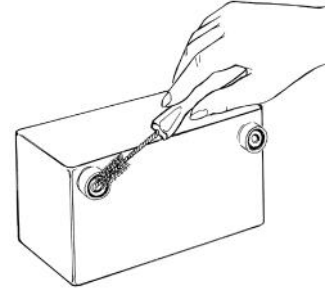

B6C

Retail: $3.99

UPC# 079115-000069

HEAVY-DUTY SIDE TERMINAL BATTERY BRUSH

- Cleans side battery cable terminals.
- Made with high tensile strength, rustproof bristles.