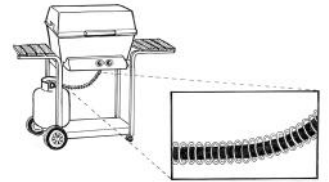

PROPANE HOSE SAFETY GUARD

- Protects hose from punctures, kinking and burning as well as squirrel attacks.

B106C
Retail: $11.49
UPC# 079115-001066

12" LONG, HEAVY DUTY WIDE FACED BBQ GRILL BRUSH

- Cleans the biggest of grills in less than one minute.
- The high tensile strength brass bristles are long lasting and will not scratch porcelain grills.