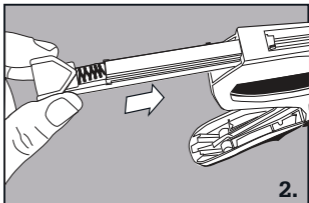

LOADING INSTRUCTIONS MODE D'EMPLOI POUR CHARGER INSTRUCCIONES PARA CARGAR

ARROW 
HOW IT ALL COMES TOGETHER

T50R.E.D.

PROFESSIONAL STAPLE GUN/
1" (25 MM) NAILER

AGRAFEUSE/CLOUEUSE
PROFESSIONNELLE DE 1 PO (25 MM)

ENGRAPADORA/CLAVADORA
PROFESIONAL DE 1" (25 MM)

GENUINE T50® STAPLES

1/4" 5/16" 3/8" 1/2" 17/32" 9/16"
6mm 8mm 10mm 12mm 13mm 14mm

#504™ #505™ #506™ #508™ #50CT™ #509™

18GA BRAD NAILS

5/8"
15mm

3/4"
20mm

1"
25mm